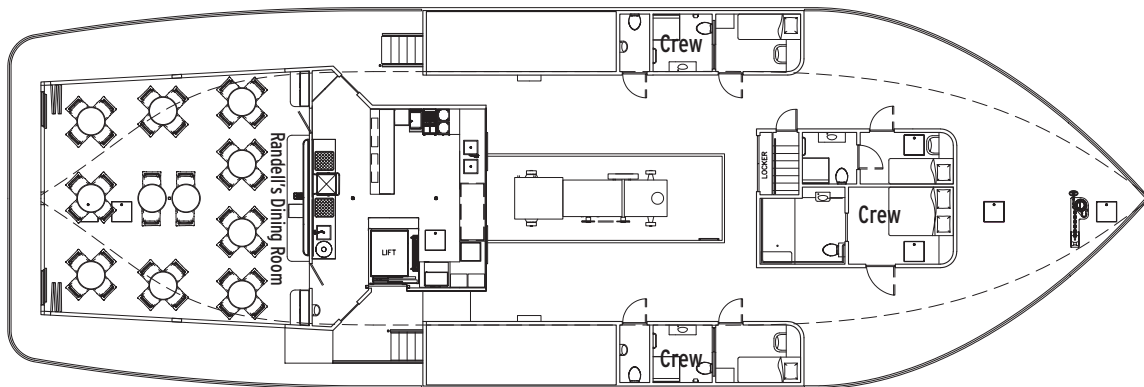

**Deck 2**

CABIN SIZES	
King Suite	18.6m <sup>2</sup>
Queen Suite	14.3m <sup>2</sup>
Queen Stateroom	10.2m <sup>2</sup>

**Deck 1**

**Main Deck**

**3 NIGHT DISCOVERY CRUISE**

- EX ECHUCA Coach transfers to/from boat included

Deck Category	Cabins	Twin Share PP	Cabin Price
Deck 1	8	\$2,670	\$5,340
Deck 2	9	\$2,670	\$5,340
Deck 1 Owners Queen Suite with Private Deck	1	\$3,300	\$6,600
Deck 2 Owners King Suite with Private Deck	1	\$3,750	\$7,500

Solo Cabin Supplement 75%

**4 NIGHT EXPLORER CRUISE**

- EX ECHUCA Coach transfers to/from boat included

Deck Category	Cabins	Twin Share PP	Cabin Price
Deck 1	8	\$3,560	\$7,120
Deck 2	9	\$3,560	\$7,120
Deck 1 Owners Queen Suite with Private Deck	1	\$4,400	\$8,800
Deck 2 Owners King Suite with Private Deck	1	\$5,000	\$10,000

Solo Cabin Supplement 75%

**7 NIGHT ALL THE RIVERS RUN CRUISE**

- EX ECHUCA Coach transfers to/from boat included

Deck Category	Cabins	Twin Share PP	Cabin Price
Deck 1	8	\$6,280	\$12,560
Deck 2	9	\$6,280	\$12,560
Deck 1 Owners Queen Suite with Private Deck	1	\$7,700	\$15,400
Deck 2 Owners King Suite with Private Deck	1	\$8,750	\$17,500