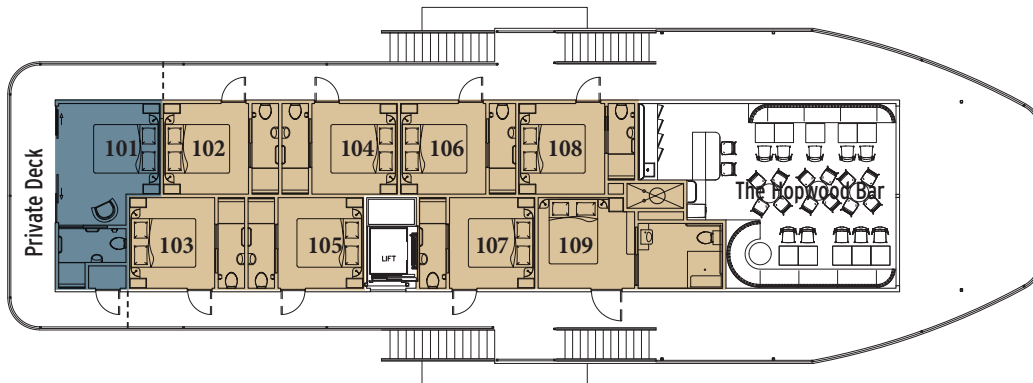

**Deck 2**

CABIN SIZES	
King Suite	18.6m <sup>2</sup>
Queen Suite	14.3m <sup>2</sup>
Queen Stateroom	10.2m <sup>2</sup>

**Deck 1**

**Main Deck**

**3 NIGHT DISCOVERY CRUISE**

- EX ECHUCA Coach transfers to/from boat included

Deck Category	Cabins	Twin Share PP	Cabin Price
Deck 1	8	\$2,670	\$5,340
Deck 2	9	\$2,670	\$5,340
Deck 1 Owners Queen Suite with Private Deck	1	\$3,300	\$6,600
Deck 2 Owners King Suite with Private Deck	1	\$3,750	\$7,500

Solo Cabin Supplement 75%

**4 NIGHT EXPLORER CRUISE**

- EX ECHUCA Coach transfers to/from boat included

Deck Category	Cabins	Twin Share PP	Cabin Price
Deck 1	8	\$3,560	\$7,120
Deck 2	9	\$3,560	\$7,120
Deck 1 Owners Queen Suite with Private Deck	1	\$4,400	\$8,800
Deck 2 Owners King Suite with Private Deck	1	\$5,000	\$10,000

Solo Cabin Supplement 75%

**7 NIGHT ALL THE RIVERS RUN CRUISE**

- EX ECHUCA Coach transfers to/from boat included

Deck Category	Cabins	Twin Share PP	Cabin Price
Deck 1	8	\$6,280	\$12,560
Deck 2	9	\$6,280	\$12,560
Deck 1 Owners Queen Suite with Private Deck	1	\$7,700	\$15,400
Deck 2 Owners King Suite with Private Deck	1	\$8,750	\$17,500