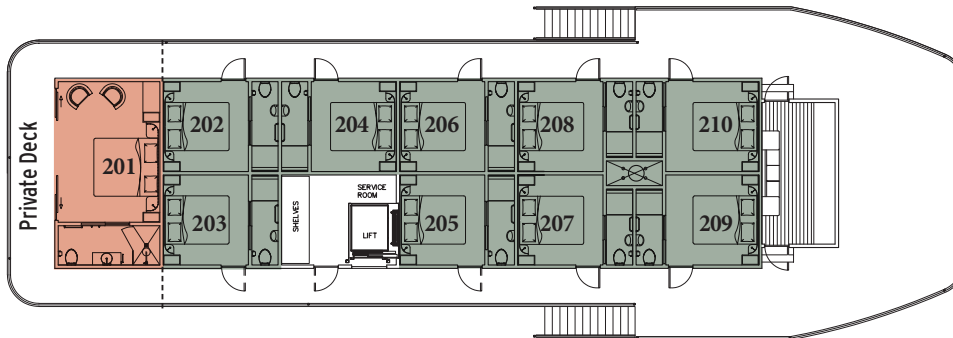

**Deck 2**

CABIN SIZES	
King Suite	18.6m <sup>2</sup>
Queen Suite	14.3m <sup>2</sup>
Queen Stateroom	10.2m <sup>2</sup>

**Deck 1**

**Main Deck**

**3 NIGHT DISCOVERY CRUISE**

- EX ECHUCA Coach transfers to/from boat included

Deck Category	Cabins	Twin Share PP	Cabin Price
Deck 1	8	\$2,670	\$5,340
Deck 2	9	\$2,670	\$5,340
Deck 1 Owners Queen Suite with Private Deck	1	\$3,300	\$6,600
Deck 2 Owners King Suite with Private Deck	1	\$3,750	\$7,500

Solo Cabin Supplement 75%

**4 NIGHT EXPLORER CRUISE**

- EX ECHUCA Coach transfers to/from boat included

Deck Category	Cabins	Twin Share PP	Cabin Price
Deck 1	8	\$3,560	\$7,120
Deck 2	9	\$3,560	\$7,120
Deck 1 Owners Queen Suite with Private Deck	1	\$4,400	\$8,800
Deck 2 Owners King Suite with Private Deck	1	\$5,000	\$10,000

Solo Cabin Supplement 75%

**7 NIGHT ALL THE RIVERS RUN CRUISE**

- EX ECHUCA Coach transfers to/from boat included

Deck Category	Cabins	Twin Share PP	Cabin Price
Deck 1	8	\$6,280	\$12,560
Deck 2	9	\$6,280	\$12,560
Deck 1 Owners Queen Suite with Private Deck	1	\$7,700	\$15,400
Deck 2 Owners King Suite with Private Deck	1	\$8,750	\$17,500