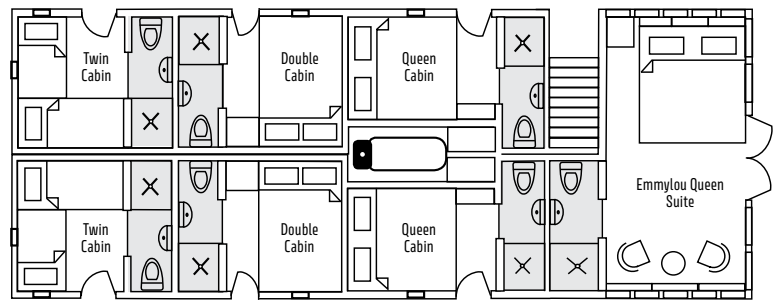

### MAIN DECK CABINS

Main Deck Cabins offer guests Twin Single Beds with a shared Bathroom situated just outside the cabins. From our Main Deck to the Emmylou Suite, PS Emmylou now has accommodation for a variety of lifestyles and budgets and features free Wifi throughout the boat and cabins.

### UPPER DECK CABINS

Guests enjoying Upper Deck Cabins can now choose from Queen, Double & Twin Single Cabins all with private ensuites, with doors opening to the outside affording neighbouring guests the unique opportunity to enjoy a social atmosphere, swapping stories and forming lasting friendships with fellow travellers.

### EMMYLOU SUITE

The boats premier accommodation and most spacious. This elegant suite provides a warm ambiance located on the Upper Deck at the front of the boat with French Door opening to the deck. Featuring a seating area, ensuite and plush queen bedding guests can relax with a drink and watch the river banks of the Upper Murray drift by.

Twin Cabin

Double Cabin

Queen Cabin

Emmylou Queen Suite