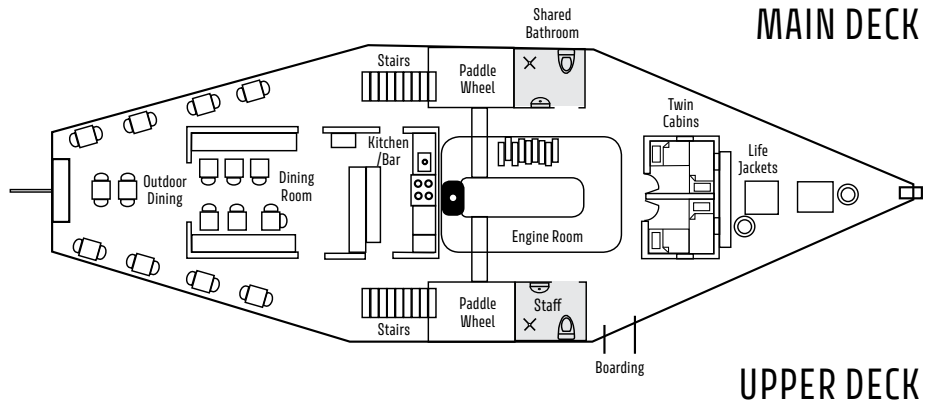

## DELUXE CABINS WITH PRIVATE ENSUITES

Welcome to your home aboard Paddlesteamer Emmylou. We invite you to relax in a warm inviting atmosphere of mid 1800's riverboat charm without sacrificing modern conveniences. Emmylou features contemporary deluxe cabins with fine linens and plush new bedding which will ensure you are well rested to fully enjoy your time aboard with us.

### MAIN DECK CABINS

Main Deck Cabins offer guests Twin Single Beds with a shared Bathroom situated just outside the cabins. From our Main Deck to the Emmylou Suite, PS Emmylou now has accommodation for a variety of lifestyles and budgets and features free Wifi throughout the boat and cabins.

### EMMYLOU SUITE

The boats premier accommodation and most spacious. This elegant suite provides a warm ambiance located on the Upper Deck at the front of the boat with French Door opening to the deck. Featuring a seating area, ensuite and plush queen bedding guests can relax with a drink and watch the river banks of the Upper Murray drift by.

Twin Cabin

Double Cabin

Queen Cabin

Emmylou Queen Suite